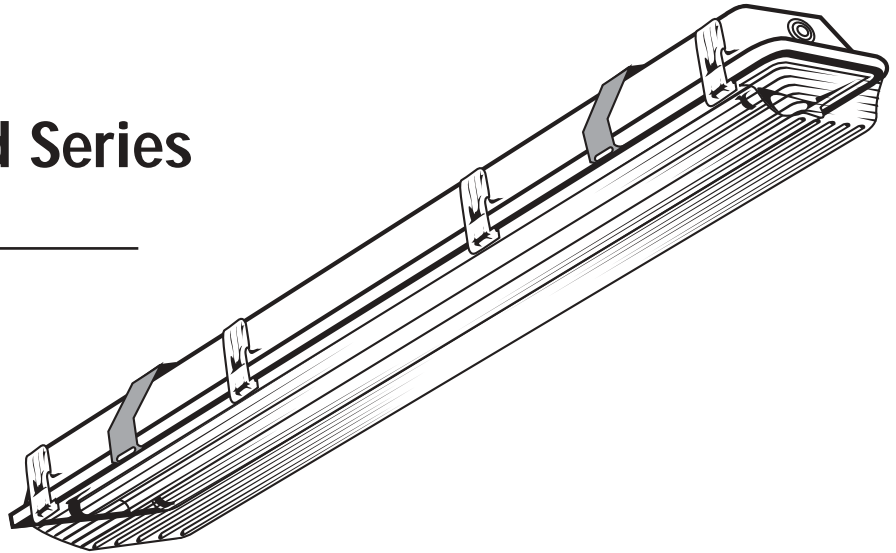

Enclosed and Gasketed Series

Specifications

Housing -	HV5: UL Rated: 5VA(f1)-1P65
Latch -	Polycarbonate
Geartray Retainer Clip -	Stainless Steel
End Plug -	Rubberized
Diffuser -	Linear Ribbed Polycarbonate
Geartray -	Aluminum
Mounting Clip -	Stainless Steel

Features & Benefits

- European rotary lock lamp holders
- All ballasts are 90° C rated
- Poured in place gasket and cam latches ensure protection from most harsh environments
- Economical mounting clip for easy installations
- Variety of reflector options to satisfy various mounting heights and fixture spacing
- Cuts energy use up to 75%
- Allows for one-for-one metal halide replacement
- Instant re-strike, programmed rapid start ballast eliminates the need for quartz re-strikes in event of power outage
- 95% lumen maintenance over entire rated lamp life
- Extremely durable polycarbonate lens