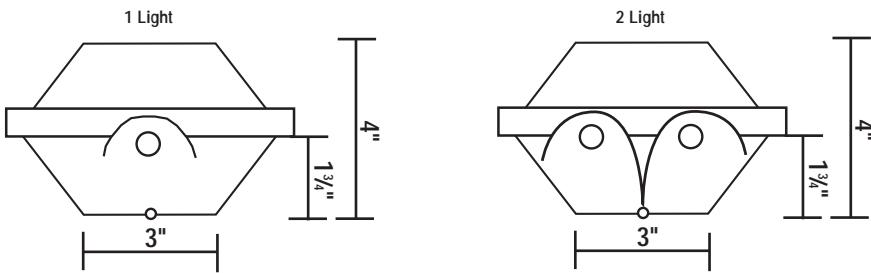

Luminaire Spacing Criteria

CIE Type:	Direct
Plane:	0-DEG 90-DEG
Spacing Criteria:	1.2 1.1

Zonal Lumen Summary

Zone	Lumens	%Lamp	%Fixt
0-30	1920	21.8	29.9
0-40	3048	34.6	47.5
0-60	4918	55.9	76.6
0-90	6216	70.6	96.8
90-120	201	2.3	3.1
90-130	206	2.3	3.2
90-150	206	2.3	3.2
90-180	206	2.3	3.2
0-180	6422	73.0	100.0

Zonal Cavity

RC RW	80				70				50			30			10			0
	70	50	30	10	70	50	30	10	50	30	10	50	30	10	50	30	10	0
0	86	86	86	86	84	84	84	84	80	80	80	76	76	76	72	72	72	71
1	79	76	73	70	77	74	71	69	70	68	66	67	65	63	64	63	61	60
2	72	67	62	58	70	65	61	57	62	59	56	60	57	54	57	55	52	51
3	67	60	54	50	65	58	53	49	56	51	48	53	50	47	51	48	46	44
4	61	53	47	43	60	52	47	42	50	45	41	48	44	41	46	43	40	38
5	56	47	41	37	55	47	41	36	45	40	36	43	39	35	42	38	35	33
6	52	43	37	32	51	42	36	36	41	35	31	39	34	31	38	34	31	29
7	48	39	33	28	47	38	32	28	37	31	28	35	31	27	34	30	27	26
8	45	35	29	25	43	34	29	25	33	28	24	32	27	24	31	27	24	22
9	41	31	26	22	40	31	25	21	30	25	21	29	24	21	28	24	21	19
10	38	29	23	19	37	28	23	19	27	22	19	27	22	19	26	22	18	17

Back View & Bracket (2 Light T5 Shown)

Note:

1 and 2 light configurations, knockouts and bracket spacing remain the same.
Body width will vary (see below).

End View

Ordering Information

EG6 - 42 - T554 - A12 - 1/2 - U - OPTIONS

<p>Fixture Body EG = Enclosed and Gasketed 6 = 6" Wide Body</p>	<p>Fixture Length 4 = 4' 8 = 8'</p>	<p># of Lamps 1 = 1 Lamp 2 = 2 Lamps 4 = 4 Lamps</p>	<p>Lamp Type T554 = 54 Watt T5HO T528 = 28 Watt T5</p>	<p>Reflector Type 12=Wide Beam A12=Wide Beam Asymmetrical 12M= Wide Beam Modified</p>	<p>Ballast Configuration # of Ballasts / Lamps per Ballast 1/2 = (1) Each (2) Lamp Ballast 2/2 = (2) Each (2) Lamp Ballast</p>	<p>Ballast Voltage U = 120-277 (Universal) 480 = 480V</p>	<p>Options are Numerous TL = 277V Twist and Lock Cord Set</p>
---	---	--	--	---	--	---	---