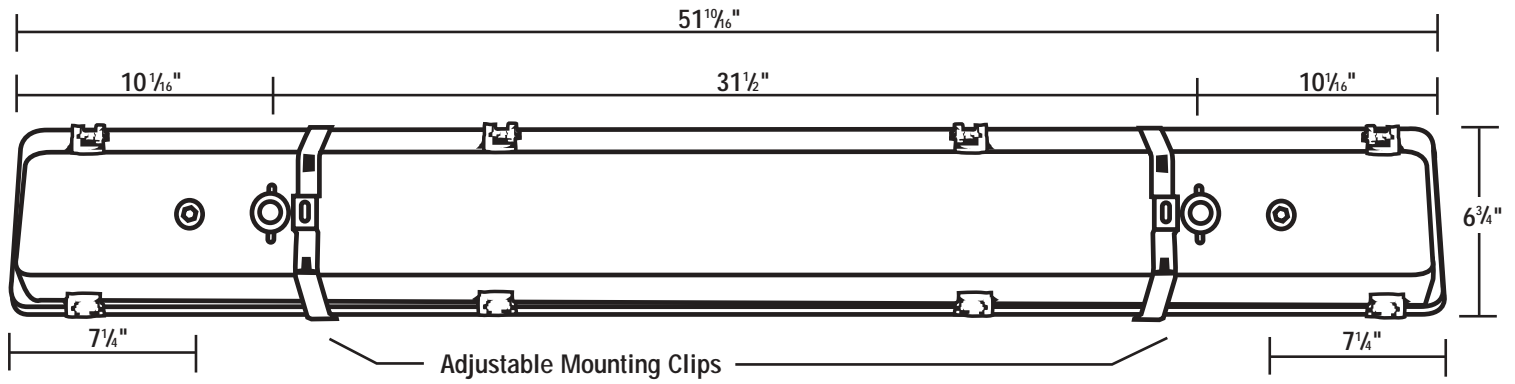

Luminaire Spacing Criteria

CIE Type:	Direct
Plane:	0-DEG 90-DEG
Spacing Criteria:	1.2 1.1

Zonal Lumen Summary

Zone	Lumens	%Lamp	%Fixt
0-30	1920	21.8	29.9
0-40	3048	34.6	47.5
0-60	4918	55.9	76.6
0-90	6216	70.6	96.8
90-120	201	2.3	3.1
90-130	206	2.3	3.2
90-150	206	2.3	3.2
90-180	206	2.3	3.2
0-180	6422	73.0	100.0

Back View & Bracket (2 Light T5 Shown)

Note:

1 and 2 light configurations, knockouts and bracket spacing remain the same.
Body width will vary (see below).

End View

Ordering Information

EG6 - 42 - T554 - A12 - 1/2 - U - OPTIONS