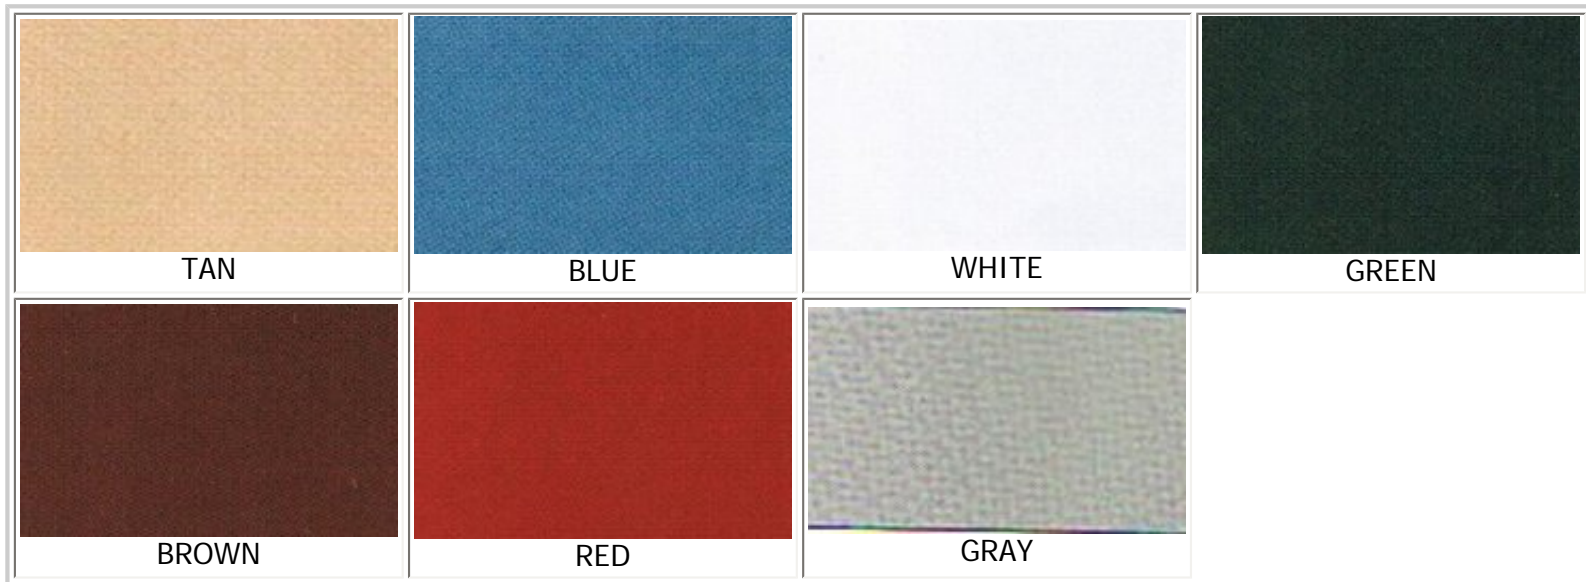

COLOR OPTIONS

Standard Exterior Options:

- Trim color may be different than siding
- Color may vary slightly from samples
 - Optional colors available
 - 29 Gauge ribbed steel siding

Colors are for example only. Exact color samples may be requested.